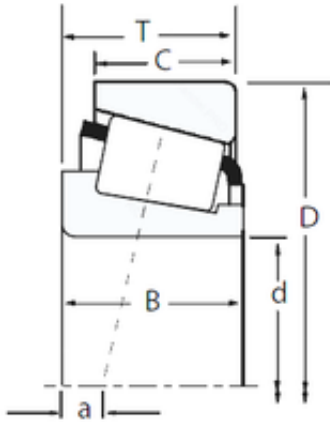

## China 6202 Bearing Supplier

timken tapered roller bearing 32212  
60x110x29.75mm tapered roller bearings

Bearing No. 32212

Size	60x110x29.75 mm
Bore Diameter	60 mm
Outer Diameter	110 mm
Width	29,75 mm
d	60 mm
D	110 mm
T	29,75 mm
B	28 mm
C	24 mm
R	2 mm
r	1,5 mm
Weight	1,14 Kg
Dynamic load rating radial (C)	137 kN
Calculation factor (e)	0,4

32212 Bearing 2D drawings and 3D CAD models